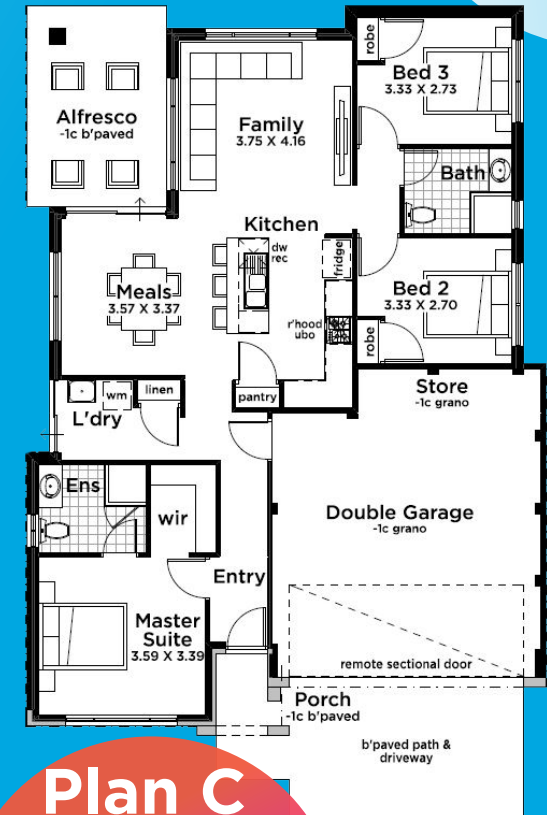

Montal Estate

Swan View

Plan A

Open plan living
Outdoor entertaining
Double garage
Scullery
3 bedroom
2 bathroom

Plan B

Open plan living
Outdoor entertaining
Double garage
Theatre
3 bedroom
2 bathroom

Plan C

Open plan living
Outdoor entertaining
Double garage
Children's wing
3 bedroom
2 bathroom

House and land packages from only \$355,775*