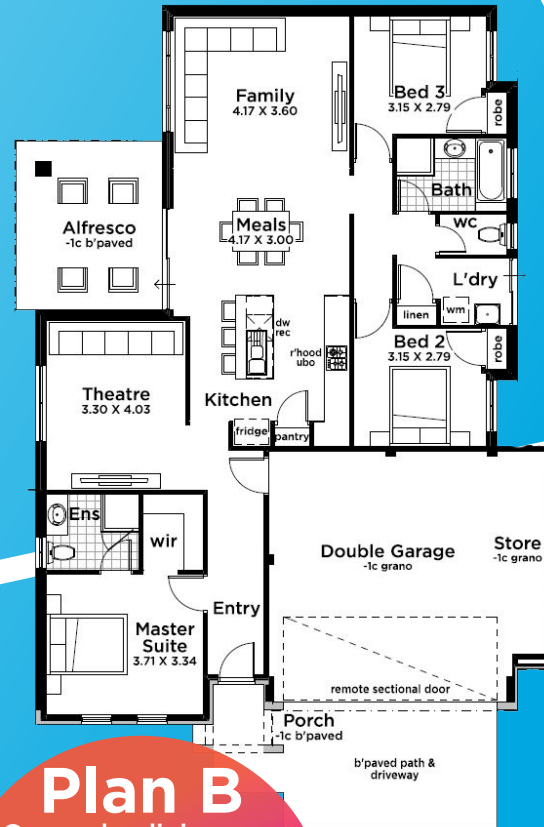

Montal Estate

Swan View

Plan A

Open plan living
Outdoor entertaining
Double garage
Scullery
3 bedroom
2 bathroom

Plan B

Open plan living
Outdoor entertaining
Double garage
Theatre
3 bedroom
2 bathroom

Plan C

Open plan living
Outdoor entertaining
Double garage
Children's wing
3 bedroom
2 bathroom

House and land packages from only \$355,775*