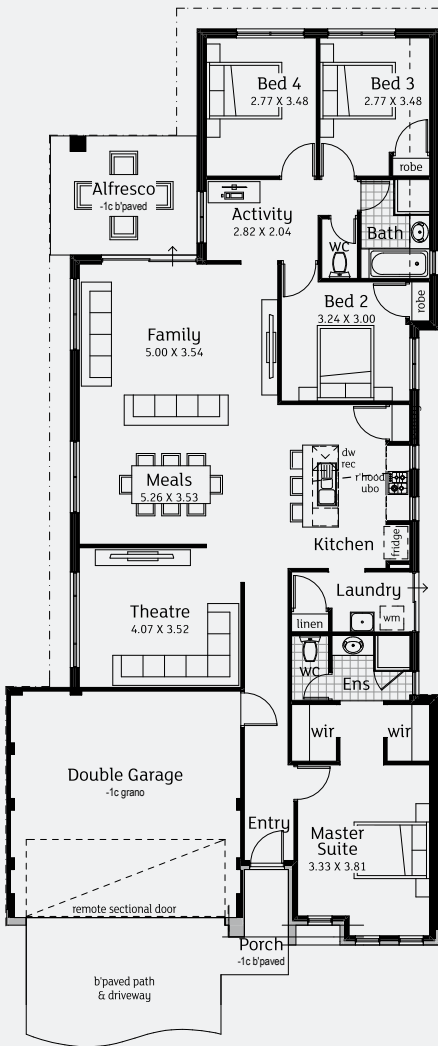

LIVE THE Dream Range

BY AUSSIE LIVING HOMES

- TOTAL AREA
178m²
- BEDROOMS
3
- BATHROOMS
2
- GARAGE
2

- TOTAL AREA
179m²
- BEDROOMS
4
- BATHROOMS
2
- GARAGE
2

Go to aussielivinghomes.com.au/special-offers/live-the-dream-range
or call 9241 4999 to find out more!

LIVE THE

Dream Range

BY AUSSIE LIVING HOMES

TOTAL AREA
209m²

BEDROOMS
4

BATHROOMS
2

GARAGE
2

TOTAL AREA
225m²

BEDROOMS
4

BATHROOMS
2

GARAGE
2

Go to aussielivinghomes.com.au/special-offers/live-the-dream-range
or call 9241 4999 to find out more!

LIVE THE Dream Range

BY AUSSIE LIVING HOMES

TOTAL AREA
118m²

BEDROOMS
3