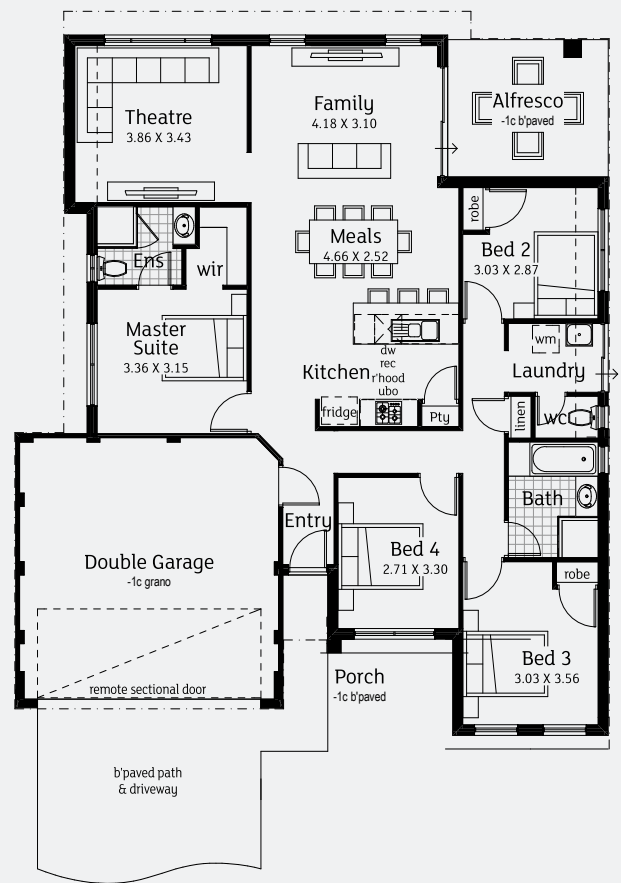

LIVE THE Dream Range

BY AUSSIE LIVING HOMES

- TOTAL AREA
178m²
- BEDROOMS
3
- BATHROOMS
2
- GARAGE
2

- TOTAL AREA
179m²
- BEDROOMS
4
- BATHROOMS
2
- GARAGE
2

Go to aussielivinghomes.com.au/special-offers/live-the-dream-range
or call 9241 4999 to find out more!

LIVE THE

Dream Range

BY AUSSIE LIVING HOMES

TOTAL AREA
209m²

BEDROOMS
4

BATHROOMS
2

GARAGE
2

TOTAL AREA
225m²

BEDROOMS
4

BATHROOMS
2

GARAGE
2

Go to aussielivinghomes.com.au/special-offers/live-the-dream-range
or call 9241 4999 to find out more!

LIVE THE Dream Range

BY AUSSIE LIVING HOMES

TOTAL AREA
118m²

BEDROOMS
3