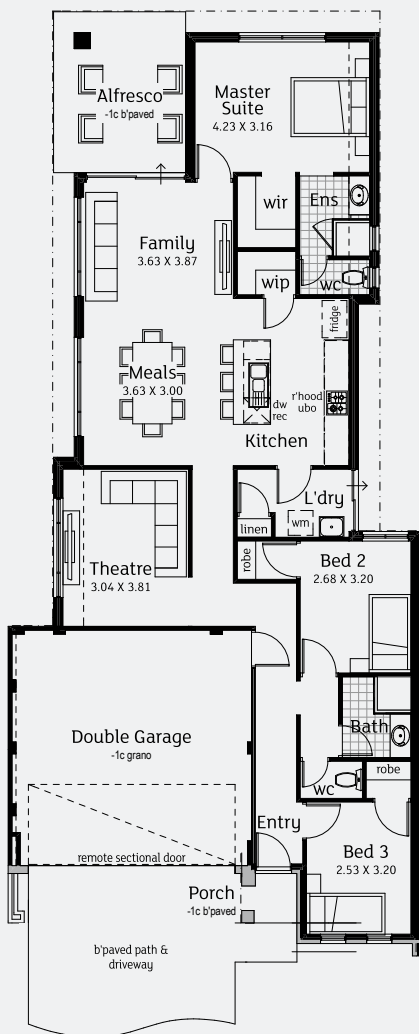

LIVE THE Dream Range

BY AUSSIE LIVING HOMES

- TOTAL AREA
178m²
- BEDROOMS
3
- BATHROOMS
2
- GARAGE
2

- TOTAL AREA
179m²
- BEDROOMS
4
- BATHROOMS
2
- GARAGE
2

Go to aussielivinghomes.com.au/special-offers/live-the-dream-range
or call 9241 4999 to find out more!

LIVE THE

Dream Range

BY AUSSIE LIVING HOMES

TOTAL AREA
209m²

BEDROOMS
4

BATHROOMS
2

GARAGE
2

TOTAL AREA
225m²

BEDROOMS
4

BATHROOMS
2

GARAGE
2

Go to aussielivinghomes.com.au/special-offers/live-the-dream-range
or call 9241 4999 to find out more!

LIVE THE Dream Range

BY AUSSIE LIVING HOMES

TOTAL AREA
118m²

BEDROOMS
3