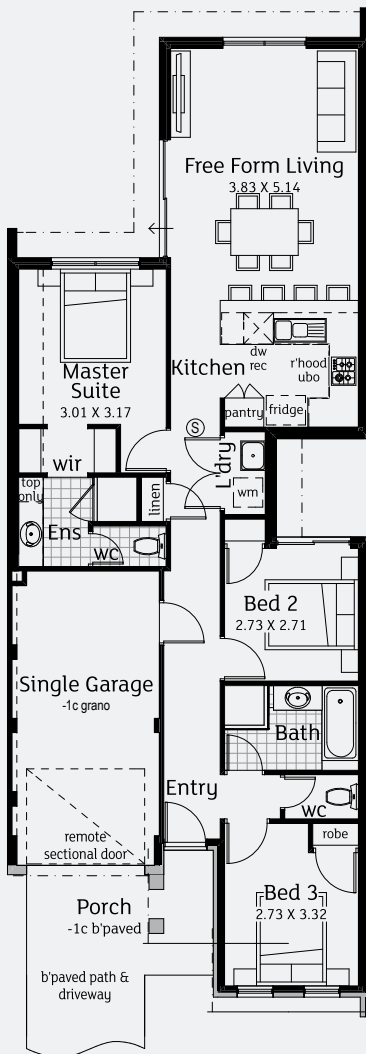

LIVE THE Dream Range

BY AUSSIE LIVING HOMES

- TOTAL AREA
178m²
- BEDROOMS
3
- BATHROOMS
2
- GARAGE
2

- TOTAL AREA
179m²
- BEDROOMS
4
- BATHROOMS
2
- GARAGE
2

Go to aussielivinghomes.com.au/special-offers/live-the-dream-range
or call 9241 4999 to find out more!

LIVE THE

Dream Range

BY AUSSIE LIVING HOMES

TOTAL AREA
209m²

BEDROOMS
4

BATHROOMS
2

GARAGE
2

TOTAL AREA
225m²

BEDROOMS
4

BATHROOMS
2

GARAGE
2

Go to aussielivinghomes.com.au/special-offers/live-the-dream-range
or call 9241 4999 to find out more!

LIVE THE Dream Range

BY AUSSIE LIVING HOMES

TOTAL AREA
118m²

BEDROOMS
3

BATHROOMS
2

GARAGE
1

TOTAL AREA
138m²

BEDROOMS
3

BATHROOMS
2

CARPORT
2

Go to aussielivinghomes.com.au/special-offers/live-the-dream-range or call 9241 4999 to find out more!