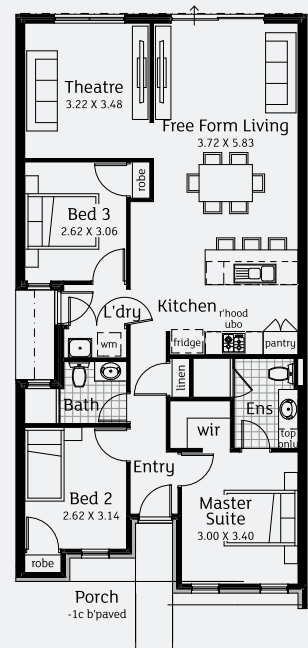

LIVE THE

Dream Range

BY AUSSIE LIVING HOMES

TOTAL AREA
209m²

BEDROOMS
4

BATHROOMS
2

GARAGE
2

TOTAL AREA
225m²

BEDROOMS
4

BATHROOMS
2

GARAGE
2

Go to aussielivinghomes.com.au/special-offers/live-the-dream-range
or call 9241 4999 to find out more!

LIVE THE Dream Range

BY AUSSIE LIVING HOMES

TOTAL AREA
118m²

BEDROOMS
3

BATHROOMS
2

GARAGE
1

TOTAL AREA
138m²

BEDROOMS
3

BATHROOMS
2

CARPORT
2

Go to aussielivinghomes.com.au/special-offers/live-the-dream-range or call 9241 4999 to find out more!