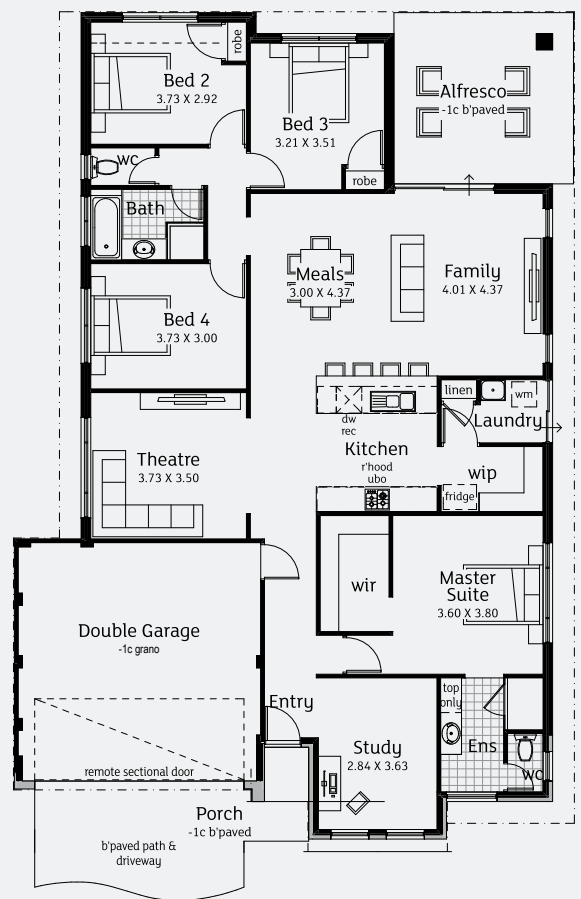

LIVE THE Dream Range

BY AUSSIE LIVING HOMES

- TOTAL AREA
178m²
- BEDROOMS
3
- BATHROOMS
2
- GARAGE
2

- TOTAL AREA
179m²
- BEDROOMS
4
- BATHROOMS
2
- GARAGE
2

Go to aussielivinghomes.com.au/special-offers/live-the-dream-range
or call 9241 4999 to find out more!

LIVE THE

Dream Range

BY AUSSIE LIVING HOMES

TOTAL AREA
209m²

BEDROOMS
4

BATHROOMS
2

GARAGE
2

TOTAL AREA
225m²

BEDROOMS
4

BATHROOMS
2

GARAGE
2

Go to aussielivinghomes.com.au/special-offers/live-the-dream-range
or call 9241 4999 to find out more!

LIVE THE Dream Range

BY AUSSIE LIVING HOMES

TOTAL AREA
118m²

BEDROOMS
3

BATHROOMS
2

GARAGE
1

TOTAL AREA
138m²

BEDROOMS
3

BATHROOMS
2

CARPORT
2

Go to aussielivinghomes.com.au/special-offers/live-the-dream-range or call 9241 4999 to find out more!